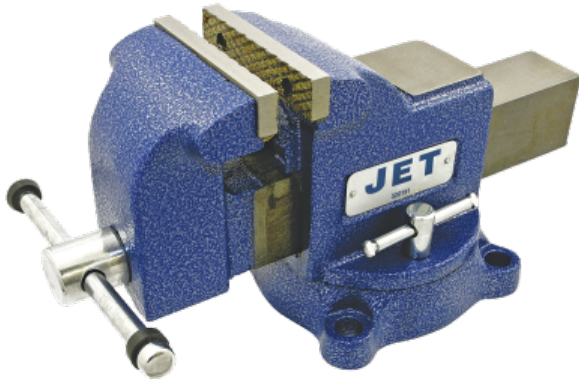

VICE - SWIVEL BASE - JSV SERIES - 4"

Product # 320151 | Model # JSV-4HD

- Class 30 iron, 30,000 lb tensile strength castings
- Precision machined hardened steel jaws (replaceable)
- Built-in pipe jaws
- Machine ground anvil surface
- 360° swivel base with dual lock down handles

TECHNICAL SPECIFICATIONS

Max. Opening	4"
Jaw Width	4"
Throat Depth	2-3/4"