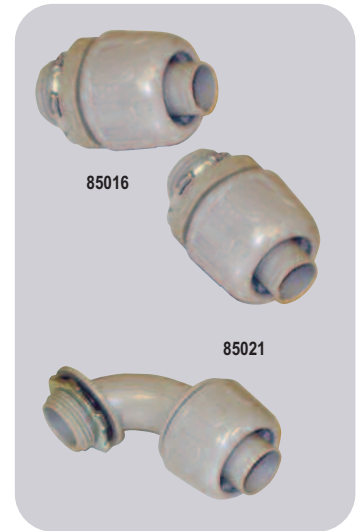

## Electrical Fittings- BX/Romex/Armored-Carded

- Zinc die cast construction

MARS NO.	DESCRIPTION	CASE QTY.
85402	3/8" arm./flex. 90° squeeze conn, bulk	50
85155	1/2" arm./flex. 90° squeeze conn, bulk	25
85156	3/4" arm./flex. 90° squeeze conn, bulk	10
85175	3/8" arm./flex. duplex connector, bulk	25
85396	3/8" BX/MC/Romex connector, 3/cd	10
85403	3/8" BX/MC/Romex connector, bulk	100
85397	3/8" Romex squeeze connector, 4/cd	10
85185	3/8" Romex squeeze connector, bulk	100
85398	3/4" Romex squeeze connector, 2/cd	10
85186	3/4" Romex squeeze connector, bulk	25
85399	1" Romex squeeze connector, 2/bag	20
85187	1 1/2" Romex squeeze connector, bulk	50
85188	2" Romex squeeze connector, bulk	50

## Liquid-Tight PVC Non-Metallic Fittings

- Molded of type nylon 6, resists salt water, weak acids, gasoline, alcohol, oil, grease, and common solvents
- Complete conduit/connector system is reusable
- Suitable for indoor/outdoor use

MARS NO.	DESCRIPTION	MARS PACK	CASE QTY.
85015	3/8" straight non-metallic connector	25	250
85016	1/2" straight non-metallic connector	25	250
85017	3/4" straight non-metallic connector	10	100
85018	1" straight non-metallic connector	5	50
85019	3/8" 90° non-metallic connector	10	100
85020	1/2" 90° non-metallic connector	10	100
85021	3/4" 90° non-metallic connector	10	100
85022	1" 90° non-metallic connector	5	50

## Liquid-Tight Screw On Connectors

This attractive one pc design allows superior liquid-tight seal & Optimum pull strength without compression nut. PVC construction produced from UV rated material for long outdoor life. Ideal for conduit assemblies & installers. "O" ring & steel locknut included.