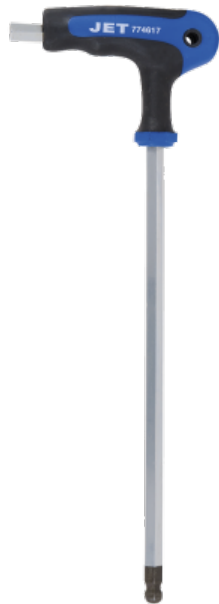

HEX KEY - S2 STEEL - L-HANDLE - SAE - 7/32"

Product # 774614 | Model #

- Set # 775104

TECHNICAL SPECIFICATIONS

Size 7/32"