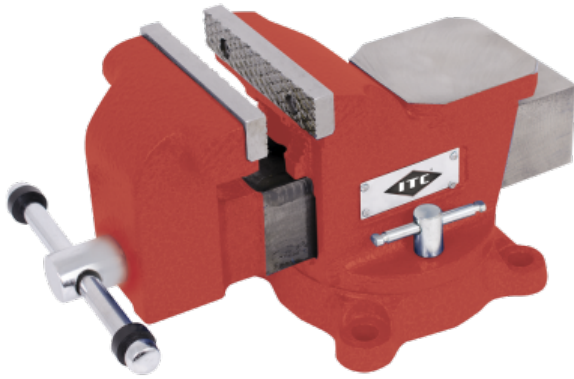

# WISE - SWIVEL BASE - MECHANIC'S - 6"

Product # 024726 | Model # ISVL-6

- Lightweight vise precision cast from 30,000 psi tensile strength iron
- Precision machined hardened steel jaws
- Built-in pipe jaws
- Large machined anvil
- 360° swivel base with dual lock down handles

## TECHNICAL SPECIFICATIONS

Max. Opening 5"

Jaw Width 6"

Throat Depth 3"