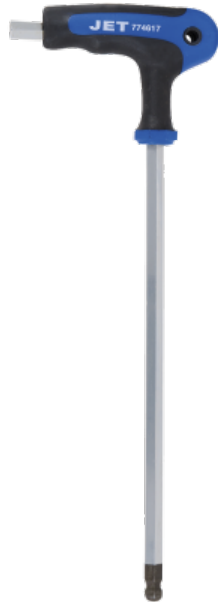

HEX KEY - S2 STEEL - L-HANDLE - SAE - 5/64"

Product # 774607 | Model #

- Set # 775104

TECHNICAL SPECIFICATIONS

Size 5/64"