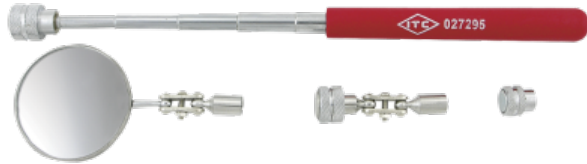

# TELESCOPIC PICK-UP TOOL SET - 5 PC

Product # 027295 | Model # ITT-5S

- Pick-up tool extends 6-1/2" – 26"
- 2" Mirror extends 10" – 29"
- Articulated joints for maximum versatility
- Cushion grip handle for sure grip

## TECHNICAL SPECIFICATIONS

Description	Extending pick-up tool, articulating magnetic head, articulating 2-1/4" round mirror, 2 rigid magnetic heads
-------------	--