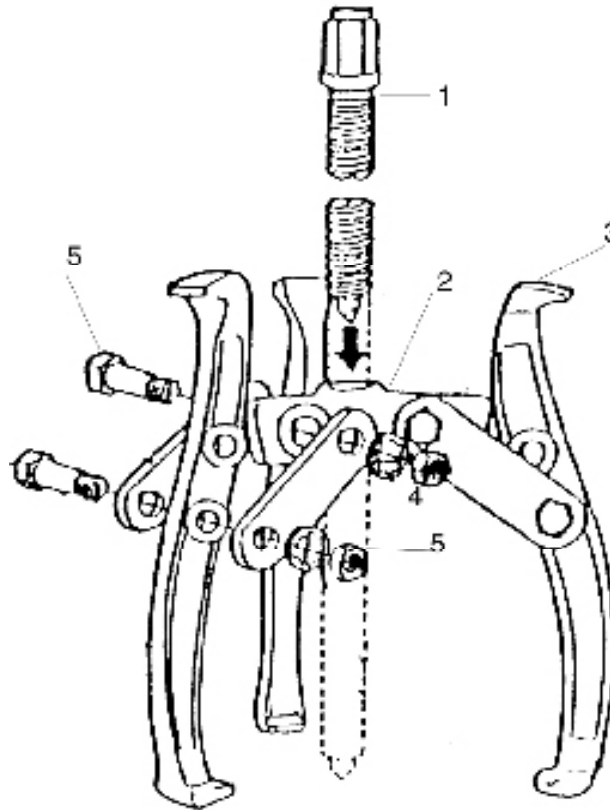

**JGP JET GEAR PULLERS PRODUCT # 770132,33,34,35**

	<b>JGP-3HD 3" 2/3 JAW GEAR PULLER 770132</b>		<b>REQ</b>
REF	PART NUMBER	DESCRIPTION	
1	PDN-JGP3HD-CS	CENTRE SCREW	1
2	PDN-JGP3HD-Y	YOKE	1
3	PDN-JGP3HD-L	LEG EACH	3
4	PDN-JGP3HD-S	STRAP EACH	6
5	PDN-JGP3HD-H	HARDWARE SET NUT BOLT	12
	<b>JGP-4HD 4" 2/3 JAW GEAR PULLER 770133</b>		<b>REQ</b>
REF	PART NUMBER	DESCRIPTION	
1	PDN-JGP4HD-CS	CENTRE SCREW	1
2	PDN-JGP4HD-Y	YOKE	1
3	PDN-JGP4HD-L	LEG EACH	3
4	PDN-JGP4HD-S	STRAP EACH	6
5	PDN-JGP4HD-H	HARDWARE SET NUT BOLT	12
	<b>JGP-6HD 6" 2/3 JAW GEAR PULLER 770134</b>		<b>REQ</b>
REF	PART NUMBER	DESCRIPTION	
1	PDN-JGP6HD-CS	CENTRE SCREW	1
2	PDN-JGP6HD-Y	YOKE	1
3	PDN-JGP6HD-L	LEG EACH	3
4	PDN-JGP6HD-S	STRAP EACH	6
5	PDN-JGP6HD-H	HARDWARE SET NUT BOLT	12
	<b>JGP-8HD 8" 2/3 JAW GEAR PULLER 770135</b>		<b>REQ</b>
REF	PART NUMBER	DESCRIPTION	
1	PDN-JGP8HD-CS	CENTRE SCREW	1
2	PDN-JGP8HD-Y	YOKE	1
3	PDN-JGP8HD-L	LEG EACH	3
4	PDN-JGP8HD-S	STRAP EACH	6
5	PDN-JGP8HD-H	HARDWARE SET NUT BOLT	12