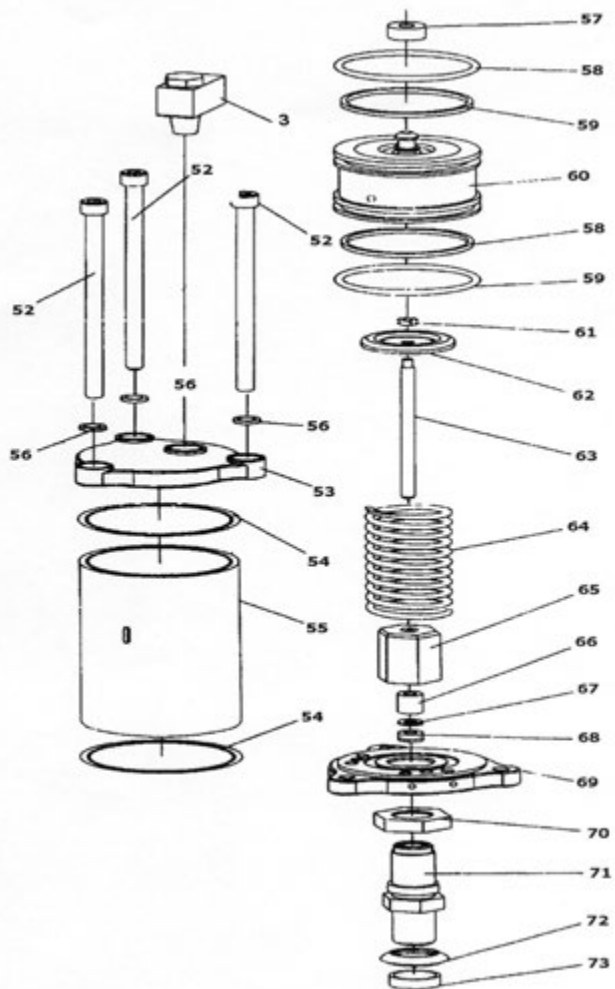

REF	PART NUMBER	DESCRIPTION	REF	PART NUMBER	DESCRIPTION
19	PFH-380CP19	RUBBER SEAL	44	PFH-380CP44	EXTENSION SCREW
20	PFH-380CP20	STEEL BALL (6.35)	4448	PFH-370CP4448	RAM & EXTENSION SCREW (1 PC)
21	PFH-380CP21	PIN	45	PFH-370CP45	O RING
22	PFH-380CP22	VALVE SPRING	45	PFH-380CP45	O RING
23	PFH-380CP23	FILLER PLUG	46	PFH-370CP46	O RING RET
24	PFH-380CP24	SCREW	46	PFH-380CP46	O RING RET
25	PFH-380CP25	PLUG SCREW	48	PFH-380CP48	RAM
26	PFH-380CP26	PLUG WASHER	49	PFH-380CP49	SPRING (SAME ON 370C)
27	PFH-380CP27	OVERLOAD VALVE SCREW	50	PFH-370CP50	SPRING PLATE
28	PFH-380CP28	SAFETY VALVE SPRING	50	PFH-380CP50	SPRING PLATE
29	PFH-380CP29	OVERLOAD TAPERED VALVE	XX	PFH-370CPHYDK	REPAIR KIT (HYDRAULIC UNIT)
30	PFH-380CP30	FILTER NET	XX	PFH-380CPHYDK	REPAIR KIT (HYDRAULIC UNIT)
31	PFH-380CP31	SPRING WASHER (M8)	XX	PFH-380CPRK	REPAIR KIT HYD/AIR NEW STYLE
			REF	PART NUMBER	DESCRIPTION
			52	PFH-370CP52	HEX SOCKET SCREW
			53	PFH-370CP53	COVER
			54	PFH-370CP54	WASHER
			55	PFH-370CP55	AIR PUMP BODY
			56	PFH-370CP56	SPRING WASHER
			57	PFH-370CP57	SEAL
			58	PFH-370CP58	ORING
			59	PFH-370CP59	SQUARE RING
			60	PFH-370CP60	AIR MOTOR PISTON
			61	PFH-370CP61	NUT M5
			62	PFH-370CP62	PLUNGER CAP
			63	PFH-370CP63	PLUNGER
			64	PFH-370CP64	SPRING
			65	PFH-370CP65	NUT
			66	PFH-370CP66	PACKING GUIDE
			67	PFH-370CP67	NL RETAINER
			68	PFH-370CP68	"Y" SEAL
			69	PFH-370CP69	COVER
			70	PFH-370CP70	ADJUSTING NUT
			71	PFH-370CP71	PLUNGER COVER
			72	PFH-370CP72	COVER
			73	PFH-370CP73	THREAD SEAL
					OLD STYLE ROUND AIR PUMP
					PFH-370CPAIRK REPAIR KIT AIR MOTOR