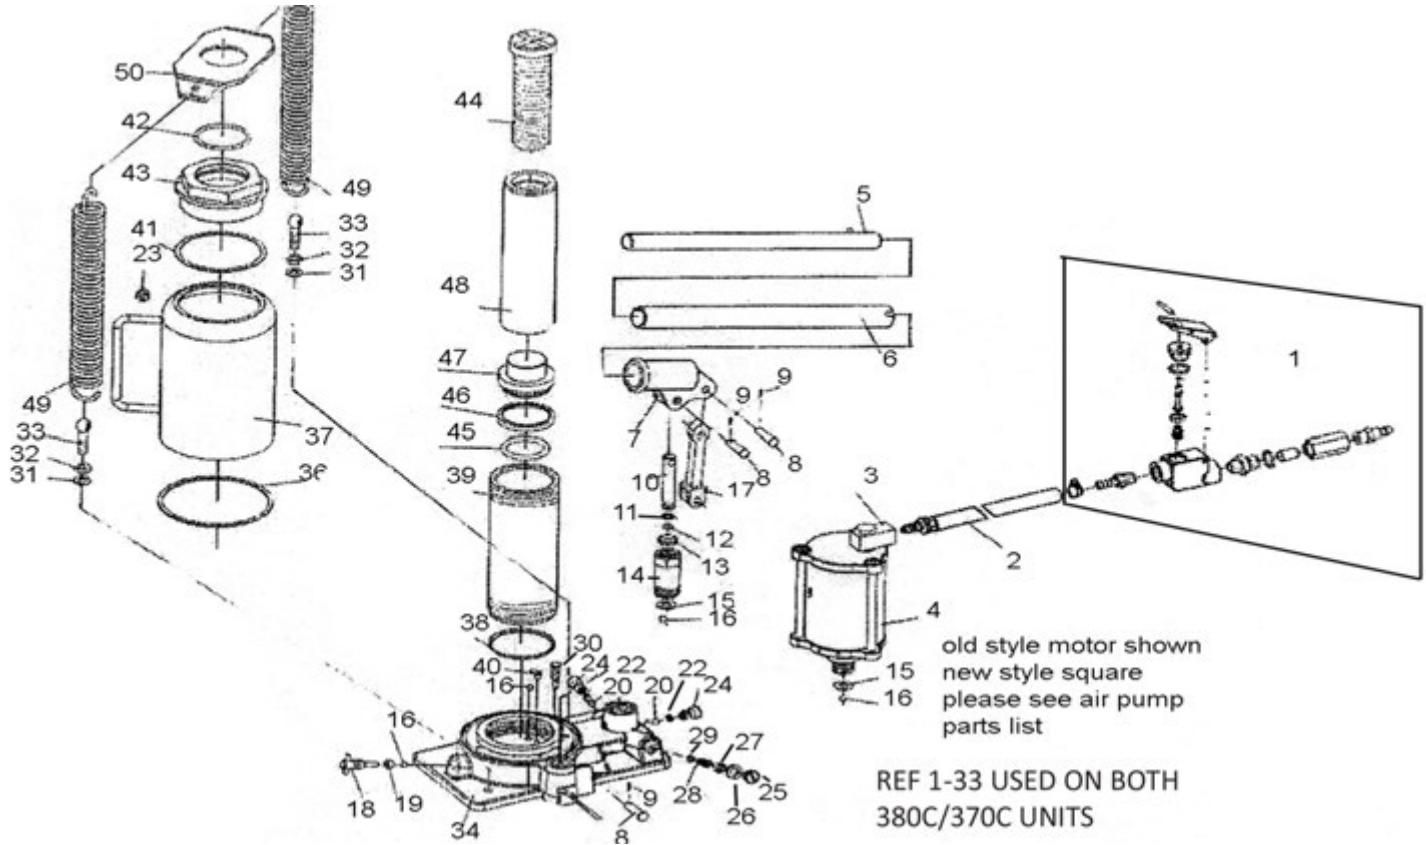

AIR/HYD BOTTLE JACK MODEL 370C 380C

PROD NO. 030152,030157
MOD NO. 370C,380C

Parts List

REF	PART NUMBER	DESCRIPTION	REF	PART NUMBER	DESCRIPTION
1	PFH-380CP01	HOSE CONNECTOR ASSEMBLY	32	PFH-380CP32	NUT (M8)
2	PFH-380CP02	AIR HOSE	33	PFH-380CP33	BOLT (M8 X 35)
3	PFH-380CP03	CONNECTOR	34	PFH-370CP34	BASE
4	PFH-380CP04	AIR PUMP	34	PFH-380CP34	BASE
5	PFH-380CP05	UPPER HANDLE	36	PFH-370CP36	CYLINDER BOTTOM SEAL
6	PFH-380CP06	LOWER HANDLE	36	PFH-380CP36	CYLINDER BOTTOM SEAL
7	PFH-380CP07	PLUNGER	37	PFH-370CP37	RESERVOIR
8	PFH-380CP08	SHAFT PIN	37	PFH-380CP37	RESERVOIR
9	PFH-380CP09	COTTER PIN	38	PFH-370CP38	PACKING
10	PFH-380CP10	PUMP PLUNGER	38	PFH-380CP38	PACKING
11	PFH-380CP11	O RING	39	PFH-370CP39	CYLINDER
12	PFH-380CP12	O RING	39	PFH-380CP39	CYLINDER
13	PFH-380CP13	SEAL	40	PFH-380CP40	STEEL BALL RET (SAME ON 370C)
14	PFH-380CP14	PUMP PLUNGER CYLINDER	41	PFH-370CP41	CYLINDER TOP SEAL
15	PFH-380CP15	COPPER WASHER	41	PFH-380CP41	CYLINDER TOP SEAL
16	PFH-380CP16	STEEL BALL (QTY 6)	42	PFH-370CP42	O RING
17	PFH-380CP17	PLUNGER CONNECTING ROD	42	PFH-370CP42	O RING
18	PFH-380CP18	RELEASE VALVE SCREW	43	PFH-370CP43	TOP NUT

AIR/HYD BOTTLE JACK MODEL 370C 380C

PROD NO. 030152,030157
MOD NO. 370C,380C

Parts List

REF	PART NUMBER	DESCRIPTION
1	PFH-380CNSP01	BOLT
2	PFH-380CNSP02	SPRING WASHER
3	PFH-380CNSP03	SILENCER
4	PFH-380CNSP04	COVER
5	PFH-380CNSP05	RUBBER BUMPER
6	PFH-380CNSP06	PACKING
7	PFH-380CNSP07	SHUTTLE VALVE HOUSING
8	PFH-380CNSP08	CONNECTOR
9	PFH-380CNSP09	O-RING
10	PFH-380CNSP10	SHUTTLE VALVE
11	PFH-380CNSP11	PACKING
12	PFH-380CNSP12	O-RING
13	PFH-380CNSP13	AIR PISTON
14	PFH-380CNSP14	PUMP PISTON RETAINER
15	PFH-380CNSP15	PUMP PISTON
16	PFH-380CNSP16	WASHER
17	PFH-380CNSP17	SPRING
18	PFH-380CNSP18	NUT
19	PFH-380CNSP19	PUMP PISTON BUSHING
20	PFH-380CNSP20	NYLON RETAINER
21	PFH-380CNSP21	O-RING
22	PFH-380CNSP22	AIR PISTON HOUSING
23	PFH-380CNSP23	ADJUSTING NUT
24	PFH-380CNSP24	PLUNGER COVER
25	PFH-370CP72	COVER
26	PFH-370CP73	THREAD SEAL
XX	PFH-380CPRK	REPAIR KIT