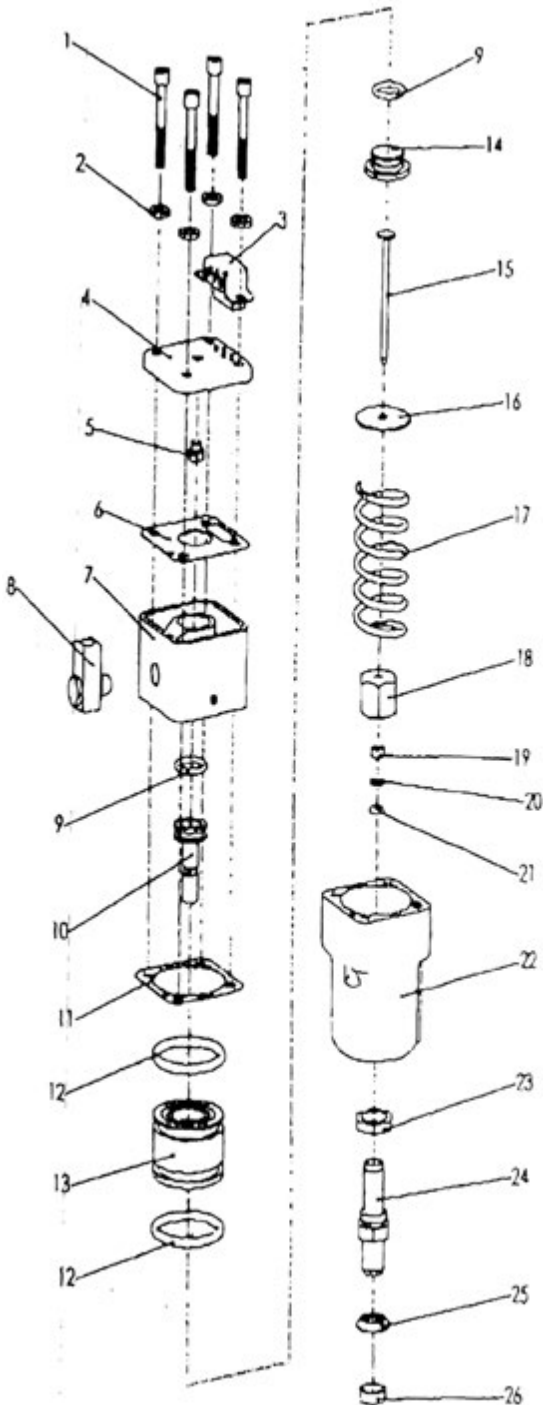

AIR/HYD BOTTLE JACK MODEL 370C 380C

PROD NO. 030152,030157
MOD NO. 370C,380C

Parts List

REF	PART NUMBER	DESCRIPTION
1	PFH-380CNSP01	BOLT
2	PFH-380CNSP02	SPRING WASHER
3	PFH-380CNSP03	SILENCER
4	PFH-380CNSP04	COVER
5	PFH-380CNSP05	RUBBER BUMPER
6	PFH-380CNSP06	PACKING
7	PFH-380CNSP07	SHUTTLE VALVE HOUSING
8	PFH-380CNSP08	CONNECTOR
9	PFH-380CNSP09	O-RING
10	PFH-380CNSP10	SHUTTLE VALVE
11	PFH-380CNSP11	PACKING
12	PFH-380CNSP12	O-RING
13	PFH-380CNSP13	AIR PISTON
14	PFH-380CNSP14	PUMP PISTON RETAINER
15	PFH-380CNSP15	PUMP PISTON
16	PFH-380CNSP16	WASHER
17	PFH-380CNSP17	SPRING
18	PFH-380CNSP18	NUT
19	PFH-380CNSP19	PUMP PISTON BUSHING
20	PFH-380CNSP20	NYLON RETAINER
21	PFH-380CNSP21	O-RING
22	PFH-380CNSP22	AIR PISTON HOUSING
23	PFH-380CNSP23	ADJUSTING NUT
24	PFH-380CNSP24	PLUNGER COVER
25	PFH-370CP72	COVER
26	PFH-370CP73	THREAD SEAL
XX	PFH-380CPRK	REPAIR KIT

Includes # 2,5,6,9,11,12,
14,19,20,21,25,26

NEW STYLE AIR MOTOR