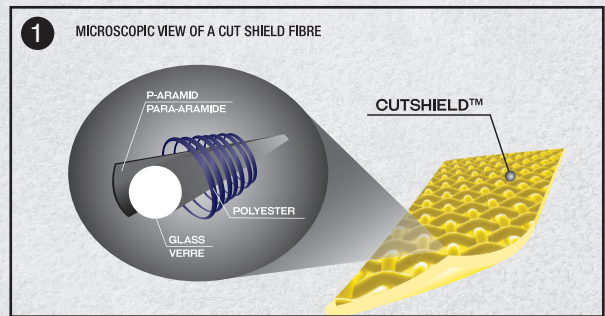

547TPR Van Goat

IMPACT AND CUT RESISTANT

CUTSHIELD™ ANSI LEVEL A5 ¹

Cutshield™ P-aramid/steel/polyester liner for superior protection

GOATSKIN LEATHER ²

Hard-wearing full-grain goatskin leather offers exceptional strength and dexterity

IMPACT PROTECTION ³

Heavy duty rubber on back of hand, fingers and wrist provides impact protection

KEVLAR® THREAD ⁴

Stitched with Kevlar® thread provides strength and durability

DRIVER STYLE ⁵

Drivers style with ergonomic inset thumb for superior flexibility and comfort

SNUG-FITTING WRIST ⁶

Snug-fitting shirred elastic wrist keeps out dirt and debris with slip-on style cuff for quick and easy removal

LEATHER

PRODUCT # NAME BRAND	547TPR VAN GOAT	RATINGS TECHNOLOGIES	ANSI 5 PUNCTURE EN388 3X34EP ANSI A5 CUT
SIZE PACKAGED	XS-XXL	ICONS	IMPACT RESISTANT CUT RESISTANT
UPC	XS 065537863788 S 065537863795 M 065537863801 L 065537863818 XL 065537863825 XXL 065537863832 XXXL 065537863849	APPLICATIONS	Construction Industrial Oil+Gas