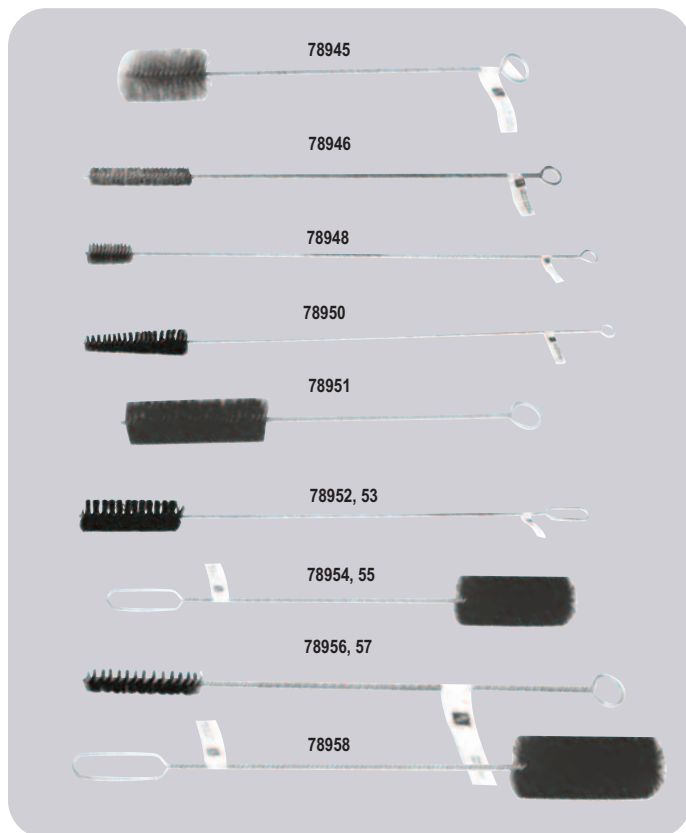

Flue And Boiler Brushes

MARS NO.	DESCRIPTION	MARS PACK
78945	1-1/2" x 1-1/8", 30" OAL, Specialty Boiler Brushes - WEIL MCLAIN	6
78946	1/2" x 1", 27" OAL, Flat, Specialty Boiler Brushes - COLUMBIA	6
78947	2-1/4", 20" OAL, Tapered, Specialty Boiler Brushes - SLANT FIN	6
78948	1-1/2" x 1-1/8" x 36" OAL, HD, Gold Series Original, Specialty Boiler Brushes - WEIL MCLAIN	6
78949	1/2" - 1" Taper, 30" OAL, Horsehair, Specialty Boiler Brushes - TAPERED	6
78950	1-7/8" - 1-1/8" Taper, 42" OAL, Horsehair, Specialty Boiler Brushes - TAPERED	6
78951	1" Dia., 16" OAL, Horsehair Brushes for Boilers Burners, Radiators, Flues, Vents and Nozzles	6
78952	2" Dia., 27" OAL, Horsehair Brushes for Boilers Burners, Radiators, Flues, Vents and Nozzles	6
78953	3" Dia., 27" OAL, Tampico/Fiber Tube Brushes for Boilers Burners, Radiators, Flues, Vents and Nozzles	6
78954	2" Dia., 42" OAL, Horsehair Brushes for Boilers Burners, Radiators, Flues, Vents and Nozzles	6
78955	3" Dia., 42" OAL, Tampico/Fiber Tube Brushes for Boilers Burners, Radiators, Flues, Vents and Nozzles	6

These brushes have 3" brush lengths and 1/2" or 3/4" loop handles for easy hanging.

MARS NO.	DESCRIPTION	MARS PACK
78956	1/2" Dia., 18" OAL, Stainless Steel Fine-Wire Single Spiral Brushes for Small Boilers, Burners, Nozzles & Fans	12
78957	3/4" Dia., 24" OAL, Stainless Steel Fine-Wire Single Spiral Brushes for Small Boilers, Burners, Nozzles & Fans	12
78958	1-1/2" Dia., 42" OAL, Carbon Steel Fine-Wire Single Spiral Brushes for Small Boilers, Burners, Nozzles & Fans	6

Applicator Brushes, Natural Bristle

MARS NO.	DESCRIPTION	MARS PACK
78902	1 1/2" economy paint brush-wood handle	36
78903	2" economy paint brush-wood handle	24
78904	2 1/2" economy paint brush-wood handle	12
78905	3" economy paint brush-wood handle	12
78906	4" economy paint brush-wood handle	12