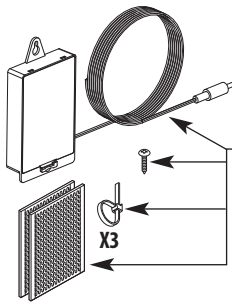

**158550**

Wand Kit (1.5 gpm)

**162469SRS** Spot Resist  
Stainless

Wand Kit (2.0 gpm)

**163795SRS** Spot Resist  
Stainless

Spout Kit

**180833SRS** Spot Resist Stainless

Battery Holder &  
Hardware Pack  
(6AA Batteries  
Not Included)

**177567**

Deck Gasket Kit

**157327BL**

Electronics Box Only

**177568**

Mounting  
Hardware

**177570**

Control Box Only  
(Includes (x2) Supply Hose Assemblies)