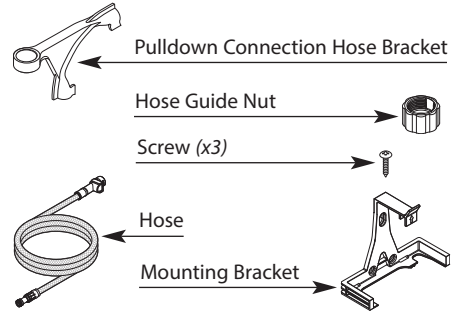

Wall Mount Service Kit 177566

Soap Dispenser

100509SRS Spot Resistant
Stainless

Hose Kit

150259

Weight Kit

150260

Escutcheon & Gasket Kit

141002SRS Spot Resist Stainless

Soap Dispenser Bottle

344113