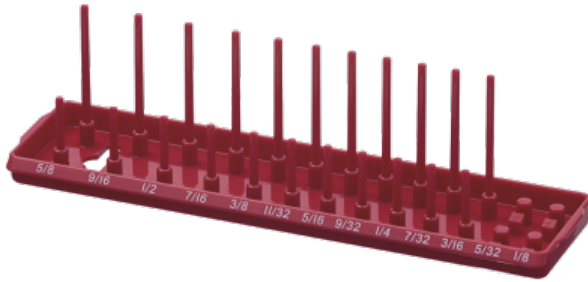

SOCKET ORGANIZER TRAY - ABS - 1/4" DR SAE

Product # 841112 | Model # JST-1426S

- High impact ABS socket trays resist oil and grease
- Sizes marked at top of posts for quick and easy identification
- Trays hold one shallow and one deep socket of each size
- Coloured red for S.A.E. sockets and blue for metric sockets
- Ideal for bench top use

TECHNICAL SPECIFICATIONS

Fits Sizes	1/8, 5/32, 3/16, 7/32, 1/4, 9/32, 5/16, 11/32, 3/8, 7/16, 1/2, 9/16, 5/8"
Total Pegs	26