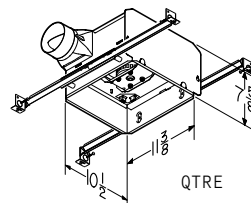

QTRE & QTR Models

Model	CFM	Sones	Light/ Night Light	ENERGY STAR®	Ducting
QTXE080FLT	80	0.3	36W* / 4W	Yes	6"▲
QTXE110FLT	110	0.7	36W* / 4W	Yes	6"▲
QTXE150FLT	150	1.4	36W* / 4W	Yes	6"▲
QTRE080FLT	80	0.8	36W* / 4W	Yes	4"
QTRE110FLT	110	1.3	36W* / 4W	Yes	4"
QTR080L	80	1.0	100W / 4W	—	4"
QTR110L	110	1.5	100W / 4W	—	4"

ENERGY STAR® fans use 65% less energy, on average, than standard models and may qualify for local utility rebates.
▲ See page 54 for 6" ducting (DT6W) product specifications.
* 2, 18-watt GU24 based fluorescent bulbs

New styling and improved lighting make Broan's QT fan lights even better.

- Light output has been significantly increased, while using 14 fewer watts.
- Lighting design enhancements provide a brighter, broader flood-light effect.
- Improved light diffusion hides hotspots/bulbs.
- Convenient GU24 bulbs are readily available.
- A restyled, low-profile grille on QTXE models blends with any decor.
- Design and lighting improvements were made without increasing sound levels.