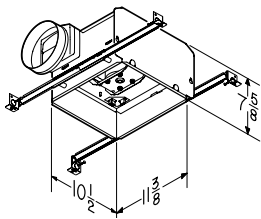

Broan QT Series™ Fan/Lights. The QT Series™ is the ultimate bath fan solution for today's homes. Select a QT Series™ fan/light to bring simple elegance to any bath or powder room. By sight or by sound, you'll barely notice a QT Series™ fan. Except, of course, when you need just the right amount of ventilation and light at the touch of a switch.

QTXE, QTRE and QTR Fan/Light Features

- Very quiet operation <0.3 to 1.5 sones
- 80 CFM to 150 CFM
- QTXE models feature 6" ducting for superior performance
- QTRE and QTR models feature 4" ducting
- QTRE and QTXE models are ENERGY STAR® qualified
- Bright, energy efficient 36-watt fluorescent lighting (2-18 watt GU24 based bulbs) included with non-sensing QTXE and QTRE models
- 100 watt lighting from an incandescent bulb on QTR models
- 4 watt night light on all models
- QTXE, QTRE and Housing Project Packs include hanger bar system for fast and flexible installation for all types of construction
- Motor engineered for continuous operation
- UL Listed for use over bathtub or shower when connected to a GFCI protected branch circuit
- HVI Certified
- Type IC
- Fits 2" x 8" ceiling construction

QTXE Models