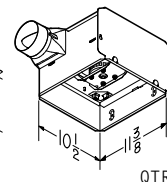

QTRE & QTR Models

Model	CFM	Sones	Light/ Night Light	ENERGY STAR®	Ducting
QTXE080FLT	80	0.3	36W* / 4W	Yes	6"▲
QTXE110FLT	110	0.7	36W* / 4W	Yes	6"▲
QTXE150FLT	150	1.4	36W* / 4W	Yes	6"▲
QTRE080FLT	80	0.8	36W* / 4W	Yes	4"
QTRE110FLT	110	1.3	36W* / 4W	Yes	4"
QTR080L	80	1.0	100W / 4W	—	4"
QTR110L	110	1.5	100W / 4W	—	4"

ENERGY STAR® fans use 65% less energy, on average, than standard models and may qualify for local utility rebates.
▲ See page 54 for 6" ducting (DT6W) product specifications.
* 2, 18-watt GU24 based fluorescent bulbs

New styling and improved lighting make Broan's QT fan lights even better.

- Light output has been significantly increased, while using 14 fewer watts.
- Lighting design enhancements provide a brighter, broader flood-light effect.
- Improved light diffusion hides hotspots/bulbs.
- Convenient GU24 bulbs are readily available.
- A restyled, low-profile grille on QTXE models blends with any decor.
- Design and lighting improvements were made without increasing sound levels.