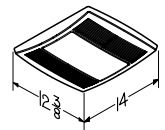

QTRE & QTR Models

Model	CFM	Sones	Light/ Night Light	ENERGY STAR®	Ducting
QTXE080FLT	80	0.3	36W* / 4W	Yes	6"▲
QTXE110FLT	110	0.7	36W* / 4W	Yes	6"▲
QTXE150FLT	150	1.4	36W* / 4W	Yes	6"▲
QTRE080FLT	80	0.8	36W* / 4W	Yes	4"
QTRE110FLT	110	1.3	36W* / 4W	Yes	4"
QTR080L	80	1.0	100W / 4W	—	4"
QTR110L	110	1.5	100W / 4W	—	4"

ENERGY STAR® fans use 65% less energy, on average, than standard models and may qualify for local utility rebates.
▲ See page 54 for 6" ducting (DT6W) product specifications.
* 2, 18-watt GU24 based fluorescent bulbs

New styling and improved lighting make Broan's QT fan lights even better.

- Light output has been significantly increased, while using 14 fewer watts.
- Lighting design enhancements provide a brighter, broader flood-light effect.
- Improved light diffusion hides hotspots/bulbs.
- Convenient GU24 bulbs are readily available.
- A restyled, low-profile grille on QTXE models blends with any decor.
- Design and lighting improvements were made without increasing sound levels.