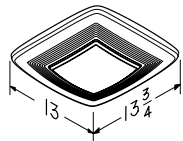

Broan QT Series™ Fan/Lights. The QT Series™ is the ultimate bath fan solution for today's homes. Select a QT Series™ fan/light to bring simple elegance to any bath or powder room. By sight or by sound, you'll barely notice a QT Series™ fan. Except, of course, when you need just the right amount of ventilation and light at the touch of a switch.

QTXE, QTRE and QTR Fan/Light Features

- Very quiet operation <0.3 to 1.5 sones
- 80 CFM to 150 CFM
- QTXE models feature 6" ducting for superior performance
- QTRE and QTR models feature 4" ducting
- QTRE and QTXE models are ENERGY STAR® qualified
- Bright, energy efficient 36-watt fluorescent lighting (2-18 watt GU24 based bulbs) included with non-sensing QTXE and QTRE models
- 100 watt lighting from an incandescent bulb on QTR models
- 4 watt night light on all models
- QTXE, QTRE and Housing Project Packs include hanger bar system for fast and flexible installation for all types of construction
- Motor engineered for continuous operation
- UL Listed for use over bathtub or shower when connected to a GFCI protected branch circuit
- HVI Certified
- Type IC
- Fits 2" x 8" ceiling construction

QTXE Models