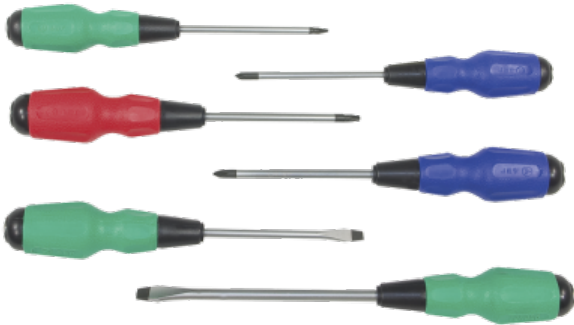

SCREWDRIVER SET - TORQUE DRIVE - 6 PC

Product # 720508 | Model # TDSS-6

- JET's exclusive TORQUE DRIVE® cushion grip ergonomic handle design guarantees maximum torque and unparalleled user comfort, increasing performance and productivity
- Black hardened magnetic tips eliminate chrome plating chipping off the tip (common on other brands), holds the screw to the screwdriver and ensures maximum durability and life
- Shafts made of the highest quality Chrome Vanadium steel for long life and maximum durability
- "Go thru" design offers a one piece metal shaft from handle to tip
- All items meet U.S. Specifications GGG-S-121E and Canadian Government specifications CDA39-GP-17C