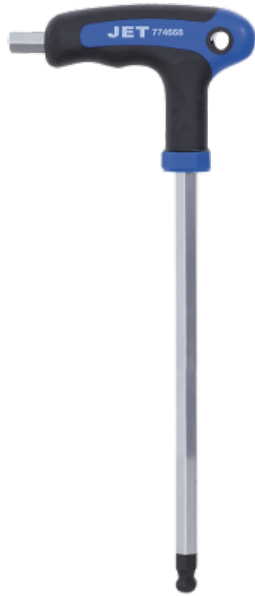

HEX KEY - S2 STEEL - L-HANDLE - METRIC - 3.0MM

Product # 774659 | Model #

- Set #775106

TECHNICAL SPECIFICATIONS

Size 3 mm