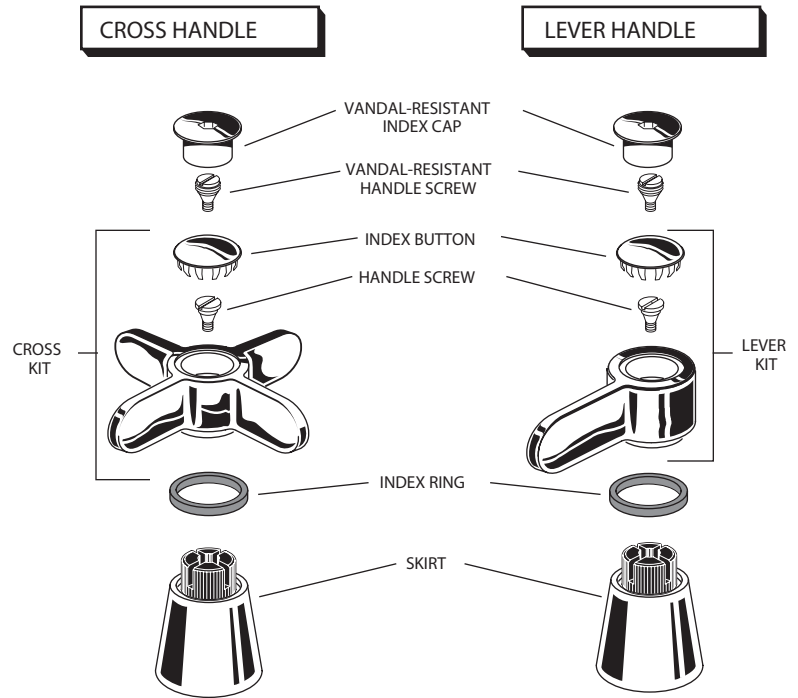

★ Replace the "YYY" with appropriate finish code

CHROME	002
MATTE CHROME	003
WHITE	020
BONE	021
POLISHED BRASS	099

REPAIR PARTS	DESCRIPTION	PART NUMBER ★	PKG QTY
Wrist Blade and Crown Handles	Vandal-Resistant Index Cap	012243-YYY0A	1
	Vandal-Resistant Handle Screw	012253-0070A	2
	Index Button	012189-YYY0A	1
	Handle Screw	028611-0070A	3
Wrist Blade Handles	Wrist Blade Kit	012676-YYY0A	1
	Index Ring Kit	012205-0070A	1 set
	△ Skirt - Long	012167-YYY0A	1
	■ Skirt - Short	012181-YYY0A	1
Crown Handles	Index Washer Kit	012203-0070A	1 set
	Handle Adapter	012649-0070A	1
	Crown Handle Kit	012677-YYY0A	1
Acrylic Handles	Index Button Kit	012218-0070A	1 set
	Handle Screw	028611-0070A	2
	Handle Adapter	028612-0070A	1
	Acrylic Handle Kit	012678-YYY0A †	1

† Available only in Chrome and Polished Brass.

△ For above-deck faucets, (except mono-block lavs and bar faucets)

■ For below-deck faucets, bath/shower faucets, and single-supply pantry faucets.

★ Replace the "YYY" with appropriate finish code

CHROME	002
MATTE CHROME	003
WHITE	020
BONE	021
POLISHED BRASS	099

REPAIR PARTS	DESCRIPTION	PART NUMBER ★	PKG QTY
For All Type Faucets	Vandal-Resistant Screw	012253-0070A	2
	Index Button	012189-YYY0A	1
	Handle Screw	028611-0070A	3
	Index Ring Kit	012205-0070A	1 Set
For Top-Mount Faucets Only Type A	Vandal-Resistant Index Cap	012243-YYY0A	1
	Cross Kit (Small)	012674-YYY0A	1
	Lever Kit (Small)	012675-YYY0A	1
	Skirt (Long)	012153-YYY0A	1
For Bottom-Mount And Bath Faucets Type B	Vandal-Resistant Index Cap	012232-YYY0A	1
	Cross Kit (Large)	012672-YYY0A	1
	Lever Kit (Large)	012673-YYY0A	1
	Skirt (Short)	012157-YYY0A	1
For Mono-Block Faucets Only Type C	Vandal-Resistant Index Cap	012243-YYY0A	1
	Cross Kit (Small)	012674-YYY0A	1
	Lever Kit (Small)	012675-YYY0A	1
	Skirt (Short)	012157-YYY0A	1