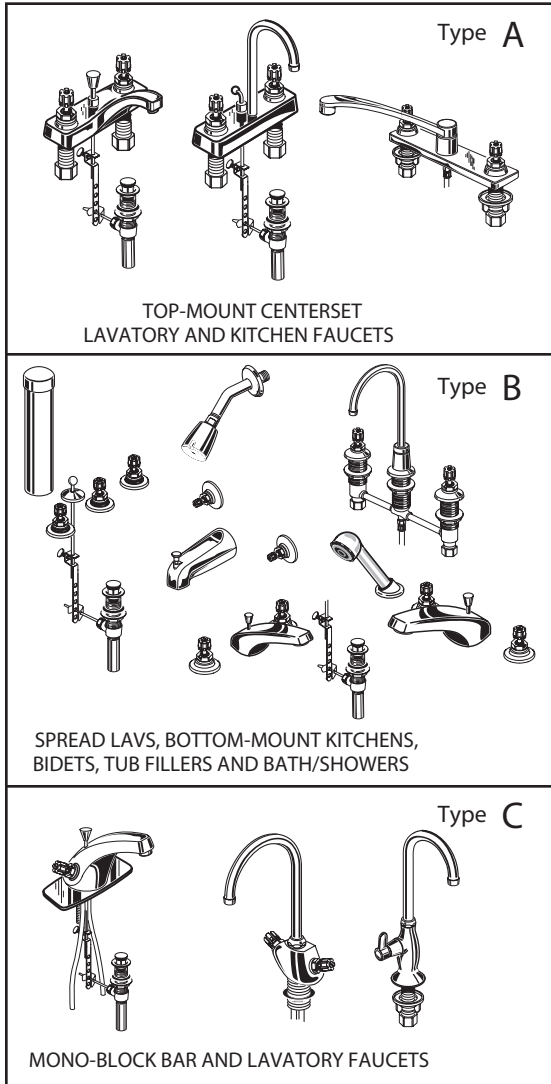

★ Replace the "YYY" with appropriate finish code

CHROME	002
MATTE CHROME	003
WHITE	020
BONE	021
POLISHED BRASS	099

REPAIR PARTS	DESCRIPTION	PART NUMBER ★	PKG QTY
Wrist Blade and Crown Handles	Vandal-Resistant Index Cap	012243-YYY0A	1
	Vandal-Resistant Handle Screw	012253-0070A	2
	Index Button	012189-YYY0A	1
	Handle Screw	028611-0070A	3
Wrist Blade Handles	Wrist Blade Kit	012676-YYY0A	1
	Index Ring Kit	012205-0070A	1 set
	△ Skirt - Long	012167-YYY0A	1
	■ Skirt - Short	012181-YYY0A	1
Crown Handles	Index Washer Kit	012203-0070A	1 set
	Handle Adapter	012649-0070A	1
	Crown Handle Kit	012677-YYY0A	1
Acrylic Handles	Index Button Kit	012218-0070A	1 set
	Handle Screw	028611-0070A	2
	Handle Adapter	028612-0070A	1
	Acrylic Handle Kit	012678-YYY0A †	1

† Available only in Chrome and Polished Brass.

△ For above-deck faucets, (except mono-block lavs and bar faucets)

■ For below-deck faucets, bath/shower faucets, and single-supply pantry faucets.

★ Replace the "YYY" with appropriate finish code

CHROME	002
MATTE CHROME	003
WHITE	020
BONE	021
POLISHED BRASS	099

REPAIR PARTS	DESCRIPTION	PART NUMBER ★	PKG QTY
For All Type Faucets	Vandal-Resistant Screw	012253-0070A	2
	Index Button	012189-YYY0A	1
	Handle Screw	028611-0070A	3
	Index Ring Kit	012205-0070A	1 Set
For Top-Mount Faucets Only Type A	Vandal-Resistant Index Cap	012243-YYY0A	1
	Cross Kit (Small)	012674-YYY0A	1
	Lever Kit (Small)	012675-YYY0A	1
	Skirt (Long)	012153-YYY0A	1
For Bottom-Mount And Bath Faucets Type B	Vandal-Resistant Index Cap	012232-YYY0A	1
	Cross Kit (Large)	012672-YYY0A	1
	Lever Kit (Large)	012673-YYY0A	1
	Skirt (Short)	012157-YYY0A	1
For Mono-Block Faucets Only Type C	Vandal-Resistant Index Cap	012243-YYY0A	1
	Cross Kit (Small)	012674-YYY0A	1
	Lever Kit (Small)	012675-YYY0A	1
	Skirt (Short)	012157-YYY0A	1