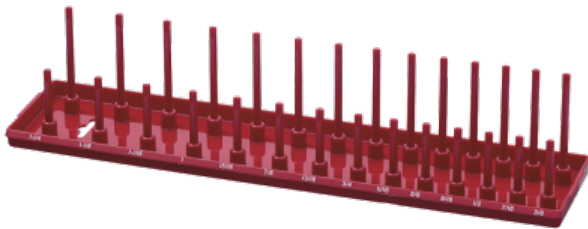

# SOCKET ORGANIZER TRAY - ABS - 1/2" DR SAE

Product # 841132 | Model # JST-1228S

- High impact ABS socket trays resist oil and grease
- Sizes marked at top of posts for quick and easy identification
- Trays hold one shallow and one deep socket of each size
- Coloured red for S.A.E. sockets and blue for metric sockets
- Ideal for bench top use

## TECHNICAL SPECIFICATIONS

Fits Sizes	3/8, 7/16, 1/2, 9/16, 5/8, 11/16, 3/4, 13/16, 7/8, 15/16, 1, 1-1/16, 1-1/8, 1-1/4"
Total Pegs	28