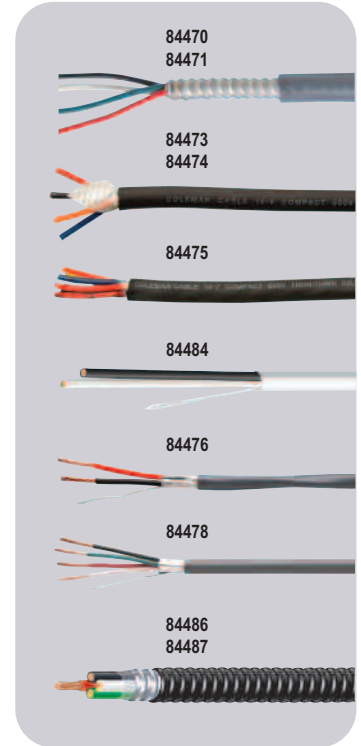

Stranded Copper Building Wire, 19 Strands 10-14 Ga. THHN, 16-18 Ga. TFFN, 600V, 90°C

MARS NO.	DESCRIPTION	MARS PACK
84322	12 gauge red 100' spool	1
84337	10 gauge red 100' spool	1
84341	10 gauge black 500' spool	1
84344	10 gauge white 500' spool	1
84349	10 gauge blue 100' spool	1

SJ Wire - 250 Foot Rolls

MARS NO.	DESCRIPTION	MARS PACK
84380	12/3 250 ft. reel	1
84381	14/3 250 ft. reel	1
84382	16/3 250 ft. reel	1

Mini-Split Installation Wire

Corra/Clad MC Cable consists of UL listed THHN soft drawn annealed solid copper conductors, cabled with fillers and wrapped with an overall solid Flexi-Rib aluminum sheath. The continuous sheath provides watertight protection and it is covered with a PVC outer jacket for outdoor use or direct burial. Cost effective, easy to strip and install. Meets all national codes and is suitable for outdoor use, under concrete, underground, and through interior walls and ceilings.

Compact 600 and Shielded Low Voltage Cables offer additional options to provide power and control to mini-split installations. Compact 600 uses a TPE jacket and is flexible, easy to strip, and is burial rated.

EZ-IN™ cable is an all-purpose cable that meets code for both interior and exterior use, increasing the speed of installation and making sure the job will pass inspection. EZ-IN™ Mini-Split Cable can be installed without the use of conduit and may be installed indoors and outdoors in wet locations.