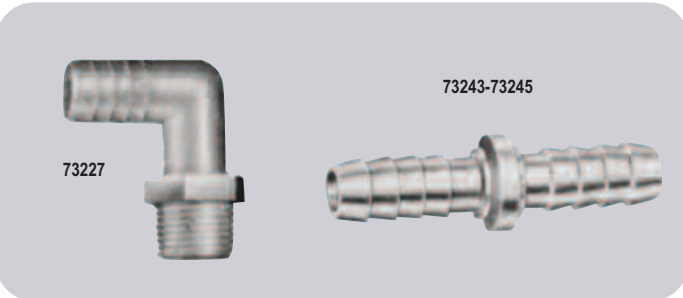

Adapter Nylon Fitting

- Nylon - white

MARS NO.	DESCRIPTION	CASE QTY.
73201	Adapter 1/4 barb x 1/4 MPT - 10/pack	1
73203	Adapter 3/8 barb x 3/8 MPT - 10/pack	1
73204	Adapter 3/8 barb x 1/2 MPT - 8/pack	1
73206	Adapter 1/2 barb x 1/2 MPT - 6/pack	1
73207	Adapter 1/2 barb x 3/4 MPT - 4/pack	1
73208	Adapter 5/8 barb x 3/4 MPT - 4/pack	1

Elbow Nylon Fitting

MARS NO.	DESCRIPTION	CASE QTY.
73230	Elbow 1/2 barb x 3/4 MPT - 4/pack	1
73232	Elbow 5/8 barb x 3/4 MPT - 4/pack	1
73234	Elbow 3/4 barb x 3/4 MPT - 4/pack	1
73243	Hose mender 3/8 barb - 5/pack	1
73244	Hose mender 1/2 barb - 4/pack	1
73245	Hose mender 5/8 barb - 4/pack	1

Tee Nylon Fitting

MARS NO.	DESCRIPTION	CASE QTY.
73252	Tee 3/8 x 3/8 x 3/8 barb - 5/pack	1
73253	Tee 1/2 x 1/2 x 1/2 barb - 4/pack	1
73265	Drain plug 3/4 square head - 5/pack	1
73268	Drain plug 3/4 hex head - 5/pack	1