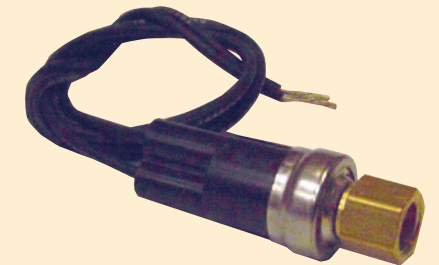

High Pressure Cut-Out - Open on Pressure Rise

Former MARS#	4 Series MARS#	Cut Out	Cut In	Notes
33353	43337	200	150	1/4" Female Flare S.A.E. Mounting
	43321	225	150	1/4" Female Flare S.A.E. Mounting
33354	43322	250	150	1/4" Female Flare S.A.E. Mounting
33310	43324	275	195	1/4" Female Flare S.A.E. Mounting
33355	43325	300	200	1/4" Female Flare S.A.E. Mounting
33313	43326	325	225	1/4" Female Flare S.A.E. Mounting
33316	43320	350	245	1/4" Female Flare S.A.E. Mounting
33356	43327	350	250	1/4" Female Flare S.A.E. Mounting
33319	43328	375	275	1/4" Female Flare S.A.E. Mounting
33357	43329	400	200	1/4" Female Flare S.A.E. Mounting
33322	43330	400	280	1/4" Female Flare S.A.E. Mounting
33370	43340	400	300	1/4" Female Flare S.A.E. Mounting w/24" leads (1 stripped, 1 w/1/4" female flag QC)
33358	43331	400	300	1/4" Female Flare S.A.E. Mounting
33365¹	43313¹	410	290	1/4" Female Flare S.A.E. Mounting
33325	43332	425	300	1/4" Female Flare S.A.E. Mounting
	43333	425	325	1/4" Female Flare S.A.E. Mounting
33359	43334	450	250	1/4" Female Flare S.A.E. Mounting
	43365	590	418	1/4" Female Flare w/snubber
33361	43335	600	475	1/4" Female Flare S.A.E. Mounting
	43366	610	420	1/4" Copper Clad SS Tube, 90 degree elbow w/snubber
	43376	610	420	1/4" Copper Clad SS Tube w/snubber
33369	43339	630	480	1/4" Female Flare S.A.E. Mounting
	43367	650	450	1/4" Copper Clad SS Tube w/snubber