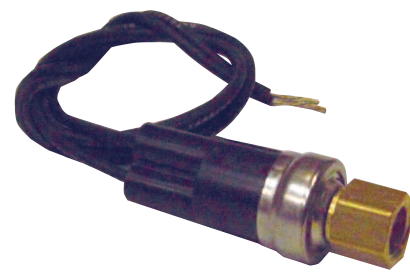

MARS Complete Line of Pressure Switches

The MARS 333XX is being superseded by MARS 43XXX series.

MARS Pressure Switches

- Appropriate for a wide variety of HVAC/R, commercial, and industrial applications
- Models designed for use in R410A applications.

Low Pressure Cut-Out-Open On Pressure Drop

Former MARS#	4 Series MARS#	Cut Out	Cut In	Notes
33329	43341	5	20	1/4" Female Flare S.A.E. Mounting
	43342	5	30	1/4" Female Flare S.A.E. Mounting
33330	43343	10	25	1/4" Female Flare S.A.E. Mounting
33333	43344	15	35	1/4" Female Flare S.A.E. Mounting
	43371	15	40	1/4" Copper Clad SS Tube, 90 degree elbow w/36" leads
	43345	20	45	1/4" Female Flare S.A.E. Mounting
	43372	22	50	1/4" Copper Clad SS Tube w/38" leads
	43373	25	40	Gold Contacts 1/4" Female Flare w/36" leads
33362	43346	25	50	1/4" Female Flare S.A.E. Mounting
33336	43347	25	65	1/4" Female Flare S.A.E. Mounting
33363	43348	25	80	1/4" Female Flare S.A.E. Mounting
	43349	35	60	1/4" Female Flare S.A.E. Mounting
33364	43350	40	80	1/4" Female Flare S.A.E. Mounting
	43351	45	60	1/4" Female Flare S.A.E. Mounting
33339	43352	50	90	1/4" Female Flare S.A.E. Mounting
	43374	50	95	1/4" Copper Clad SS Tube w/36" leads
33342	43353	75	100	1/4" Female Flare S.A.E. Mounting
	43375	90	120	1/4" Female Flare, w/18" leads
	43354	150	225	1/4" Female Flare S.A.E. Mounting
	43355	170	250	1/4" Female Flare S.A.E. Mounting
	43361	165	215	1/4" Female Flare S.A.E. Mounting w/Quick Connects
	43362	200	240	1/4" Female Flare S.A.E. Mounting w/Quick Connects, SPDT

Fan Cycling - Close on Pressure Rise

Former MARS#	4 Series MARS#	Cut Out	Cut In	Notes
	43301	75	100	1/4" Female Flare S.A.E. Mounting
	43302	110	170	1/4" Female Flare S.A.E. Mounting
33340	43303	125	265	1/4" Female Flare S.A.E. Mounting
	43304	150	225	1/4" Female Flare S.A.E. Mounting
	43305	190	275	1/4" Female Flare S.A.E. Mounting
	43370	180	240	New! 1/4" Female Flare
33341	43306	210	275	1/4" Female Flare S.A.E. Mounting
	43307	300	400	1/4" Female Flare S.A.E. Mounting