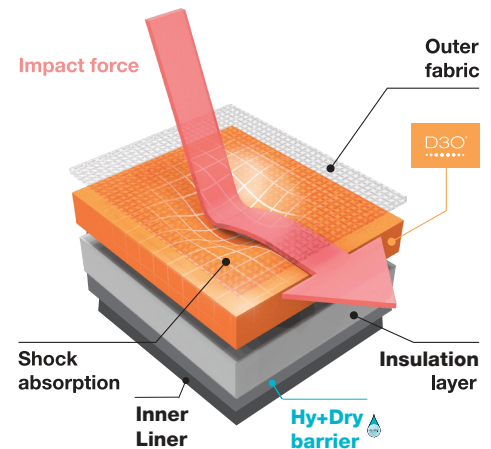

9500 Sno Job

HIGH PERFORMANCE SHOCK ABSORPTION & IMPACT PROTECTION

3M THINSULATE C150 LINING ¹

3M Thinsulate™ C150 lining keeps hands warm in cold conditions

WIND/WATER RESISTANT TASLON ²

Wind and water resistant Taslon back and palm keeps the warmth in and the elements out

IMPACT PROTECTION D3O FOAM ³

D3O foam padded palm patches and knuckle bar provides shock absorption and impact protection

HY+DRY BARRIER ⁴

Hy+Dry barrier provides protection from liquid penetration

PVC HOODED FINGERS ⁵

PVC hooded fingertips and thumb saddle for added protection in critical wear areas

“BE SAFE, BE SEEN” ⁶

“Be safe, be seen” with hi-vis strip on Velcro® closure

DRAWSTRING CLOSURE ⁷

Extended gauntlet style cuff with drawstring and Velcro® closure keeps out dirt and debris

03/28/2017

- SOFT & FLEXIBLE
- LOCKS ON SHOCK
- RETURNS TO FLEXIBLE STATE

SPECIFICATIONS

NAME: Sno Job

STYLE #: 9500

SIZE: M-XL

UPC:

M 065537819006