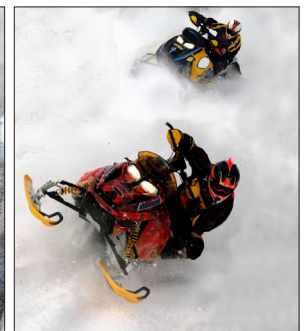

IMPACT PROTECTION

BURNABY

P 604 874 1105

F 604 875 9009

T 800 663 9509

CALGARY

P 403 279 2262

F 403 236 7919

T 800 363 7462

MISSISSAUGA

P 905 363 0727

F 905 363 0730

T 888 715 4299

HEAD OFFICE

7955 North Fraser Way
Burnaby, BC V5J 0A4
www.watsonloves.com