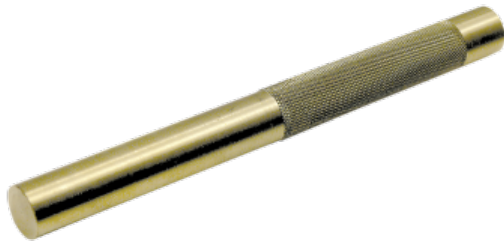

DRIFT PUNCH - BRASS - 3/4" - KNURLED GRIP

Product # H3096 | Model #

- Ideal when sparks from a steel punch would be dangerous.
- A must for those driving jobs where a soft punch is required.
- 3/4" diameter - knurled grip