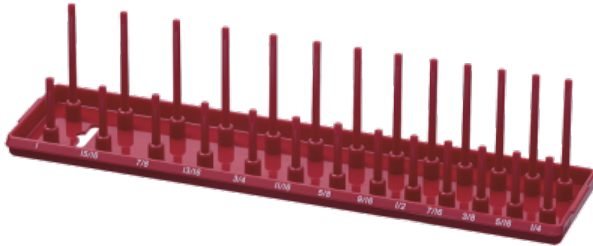

SOCKET ORGANIZER TRAY - ABS - 3/8" DR SAE

Product # 841122 | Model # JST-3826S

- High impact ABS socket trays resist oil and grease
- Sizes marked at top of posts for quick and easy identification
- Trays hold one shallow and one deep socket of each size
- Coloured red for S.A.E. sockets and blue for metric sockets
- Ideal for bench top use

TECHNICAL SPECIFICATIONS

Fits Sizes	1/4, 5/16, 3/8, 7/16, 1/2, 9/16, 5/8, 11/16, 3/4, 13/16, 7/8, 15/16, 1"
Total Pegs	26