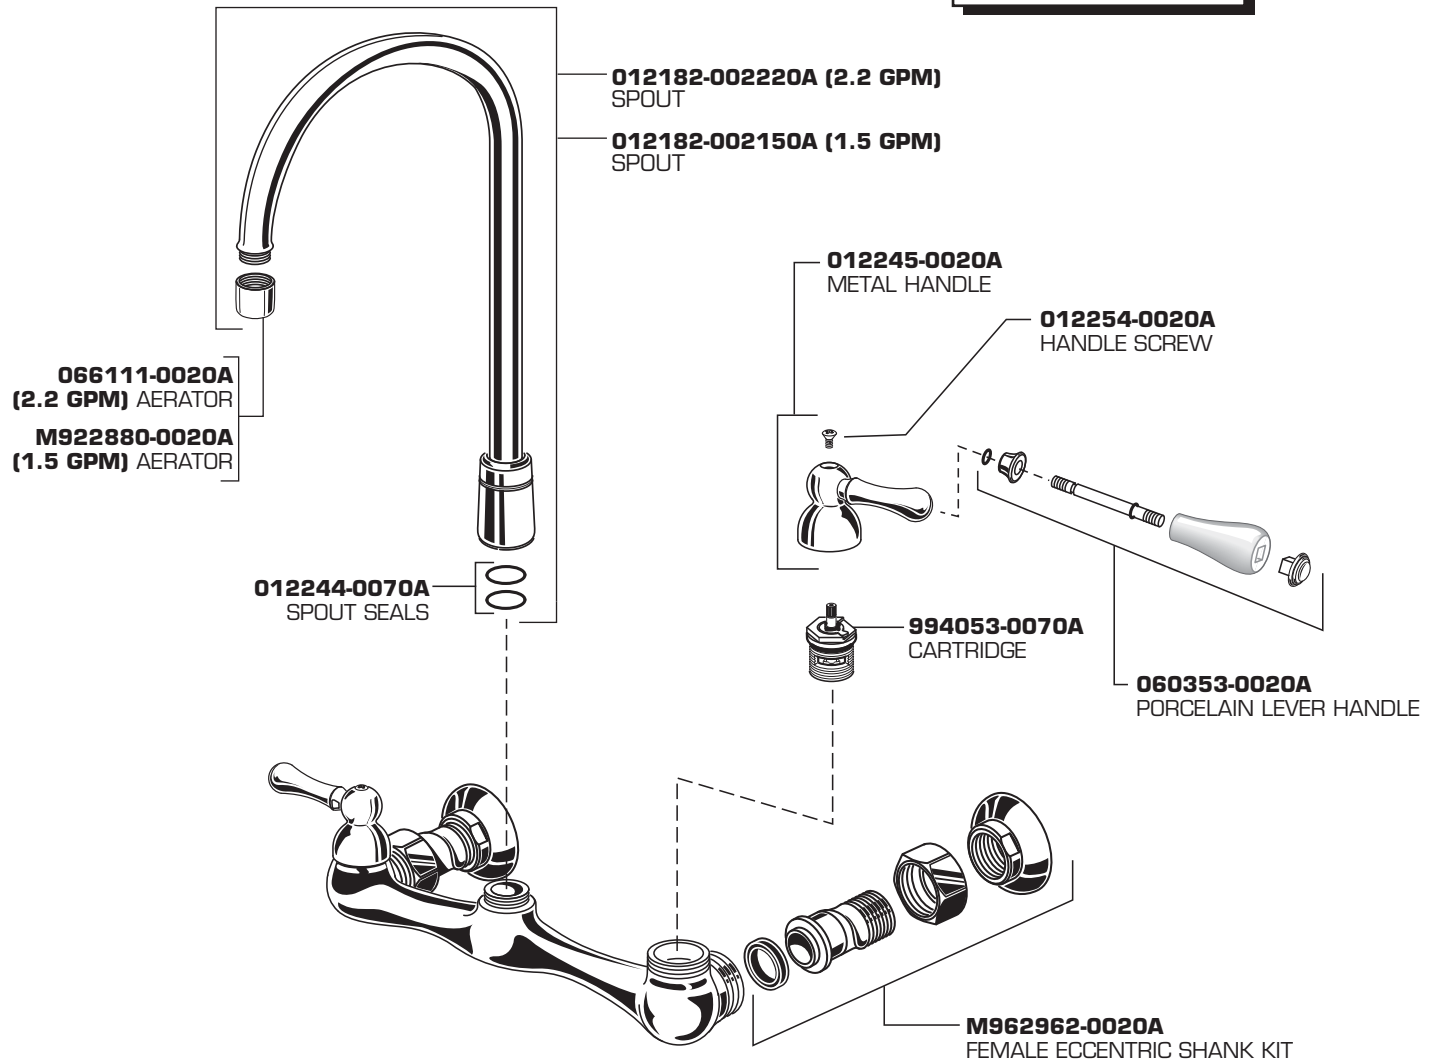

American Standard

Exposed Wall Mount Sink Faucet with Gooseneck Spout

MODEL NUMBER

7293.152
7293.252
7293.252F15

Appropriate finish code

CHROME 002

HOT LINE FOR HELP

For toll-free information and answers to your questions, call:
1 (800) 442-1902
Mon. - Fri. 8:00 a.m. to 8:00 p.m. EST
Saturday 10:00 a.m. to 4:00 p.m. EST
IN CANADA 1-800-387-0369
(TORONTO 1-905-306-1093)
Weekdays 8:00 a.m. to 7:00 p.m. EST
IN MEXICO 01-800-839-1200

Product names listed herein are trademarks of AS America, Inc.
© AS America, Inc. 2016

5

CARE INSTRUCTIONS:

DO: SIMPLY RINSE THE PRODUCT CLEAN WITH CLEAR WATER. DRY WITH A SOFT COTTON FLANNEL CLOTH.
DO NOT: DO NOT CLEAN THE PRODUCT WITH SOAPS, ACID, POLISH, ABRASIVES, HARSH CLEANERS, OR A CLOTH WITH A COARSE SURFACE.