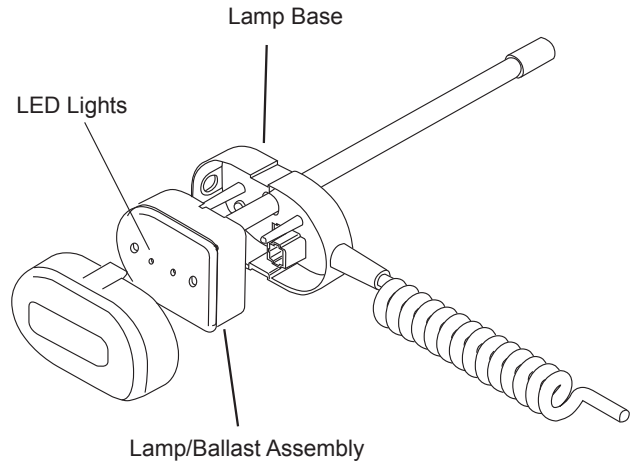

TYPICAL INSTALLATION

Step 1 - Drill or cut 7/8-in hole

Step 2 - Mount Base and Slide Bulb Assembly into position. Then replace cover.

TYPICAL BULB ASSEMBLY CHANGE

Note: See installation instructions for additional mounting locations.

Note: LED Lights are not lamp change indicators. Lamps should be changed annually.

C04013

C03004

PHYSICAL DATA

SIZE	1LP	2LP	1LP	2LP
Electrical (V-PH-Hz)	115-1-60	115-1-60	208/230-1-60	208/230-1-60
Maximum Amperage Draw	0.6 Amps	1.1 Amps	0.3 Amps	0.6 Amps
Average Power Consumption	27 Watts	53 Watts	27 Watts	53 Watts
Unit Power Cord (included) with ground pin plug	6 foot cord	6 foot cord	6 foot cord	6 foot cord
Initial UVC Output at 1 Meter (in microwatts per square centimeter and 70 Deg F) and 450 FPM Airflow	105	198	105	198
Average Lamp Life	1 Year	1 Year	1 Year	1 Year
Lamp Length	19-in.	19-in.	19-in.	19-in.