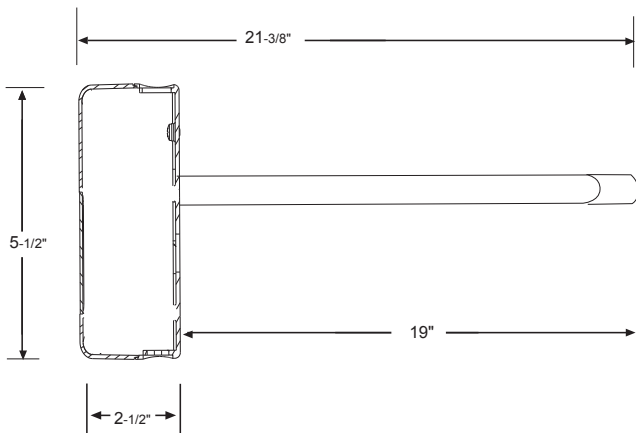

UVLBB(1,2)LP
UVL - ULTRAVIOLET GERMICIDAL LAMP
MODEL 1 & 2 LAMP SYSTEMS
115-V & 208/230-V

Product Data

C03009

DIMENSIONS

C03015

The UVL is designed to inhibit fungus and microbial growth when applied to the indoor coil/drain pan section of a central A/C system.

Note: LED Lights are not lamp change indicators. Lamps should be changed annually.

C04013

C03004

PHYSICAL DATA

SIZE	1LP	2LP	1LP	2LP
Electrical (V-PH-Hz)	115-1-60	115-1-60	208/230-1-60	208/230-1-60
Maximum Amperage Draw	0.6 Amps	1.1 Amps	0.3 Amps	0.6 Amps
Average Power Consumption	27 Watts	53 Watts	27 Watts	53 Watts
Unit Power Cord (included) with ground pin plug	6 foot cord	6 foot cord	6 foot cord	6 foot cord
Initial UVC Output at 1 Meter (in microwatts per square centimeter and 70 Deg F) and 450 FPM Airflow	105	198	105	198
Average Lamp Life	1 Year	1 Year	1 Year	1 Year
Lamp Length	19-in.	19-in.	19-in.	19-in.