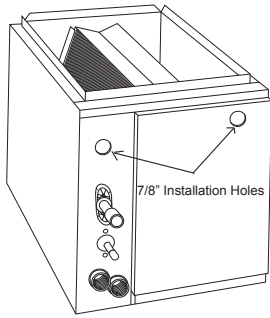

1	2	3	4	5	6	7	8	9	10	11	12
U	V	L	B	B	1	L	P	1	0	2	0

Product Type
 UVL Ultraviolet Lamp

Brand
 BB - Bryant

Lamp
 1LP - Single Lamp Model
 2LP - Dual Lamp Model

Size
 020

Electrical Supply
 1 - 115 Volt
 3 - 208/230 Volt

TYPICAL INSTALLATION

Step 1 - Drill or cut 7/8-in hole

Step 2 - Mount Base and Slide Bulb Assembly into position. Then replace cover.

TYPICAL BULB ASSEMBLY CHANGE

Note: See installation instructions for additional mounting locations.