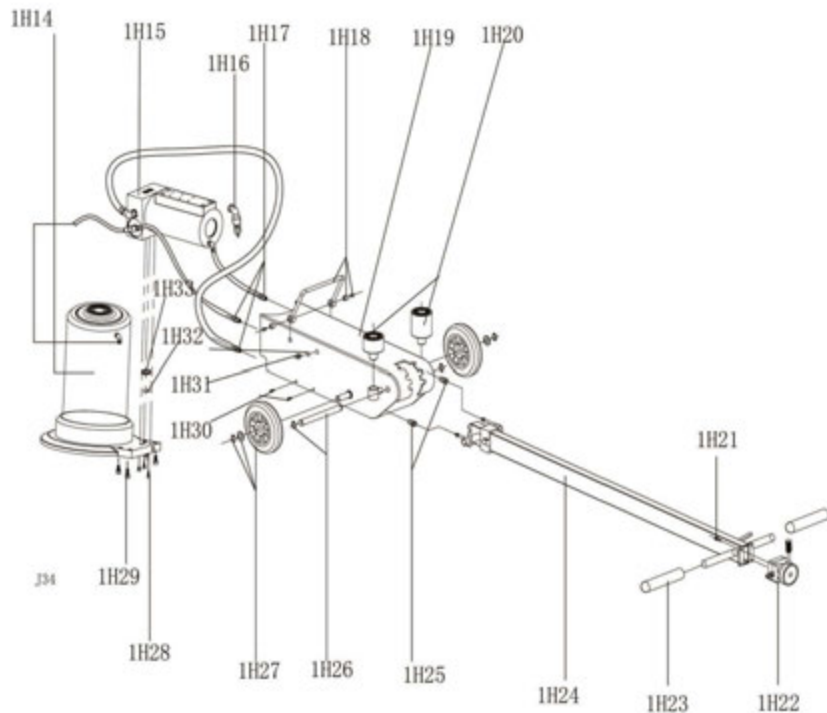

830SHD 30 TON SINGLE STAGE HIGH LIFT
860SHD 60 TON SINGLE STAGE HIGH LIFT

PROD NO. 030472,030473

MOD NO. 830,860SHD

830SHD 30 TON SINGLE STAGE HIGH LIFT 860SHD 60 TON SINGLE STAGE HIGH LIFT

PROD NO. 030472,030473