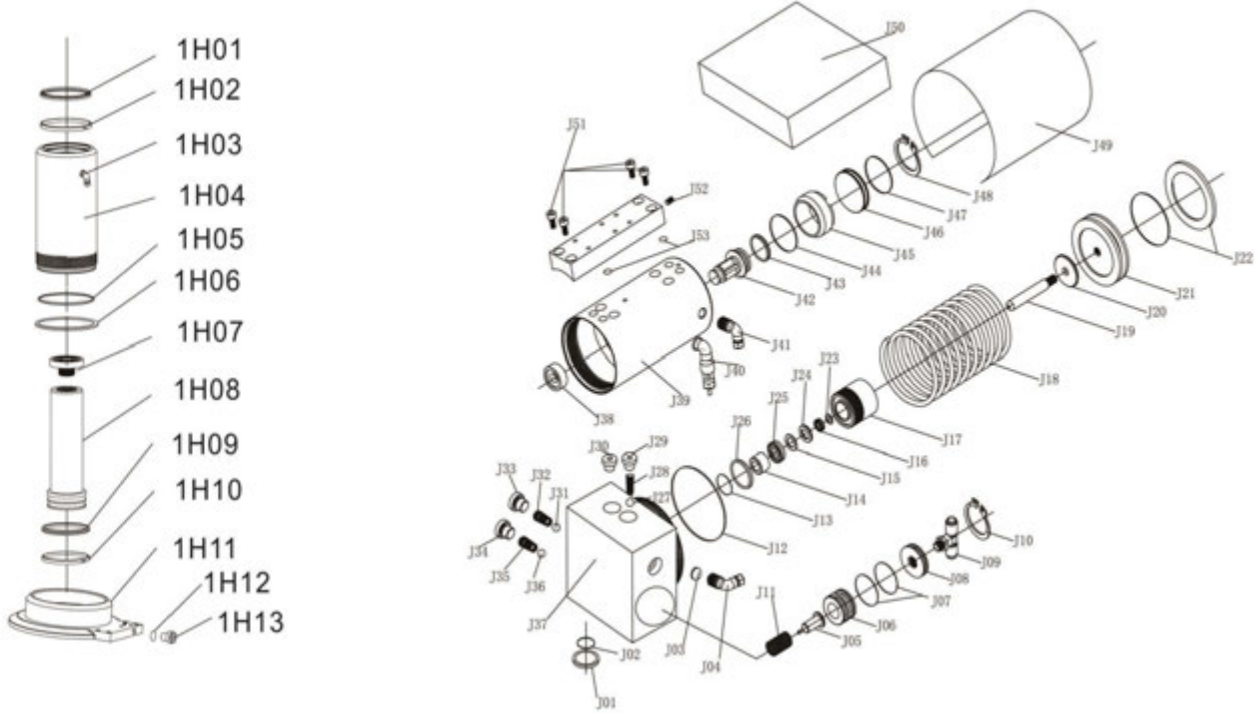

830SHD 30 TON SINGLE STAGE HIGH LIFT
860SHD 60 TON SINGLE STAGE HIGH LIFT

PROD NO. 030472,030473

MOD NO. 830,860SHD

830SHD 30 TON SINGLE STAGE HIGH LIFT 860SHD 60 TON SINGLE STAGE HIGH LIFT

PROD NO. 030472,030473