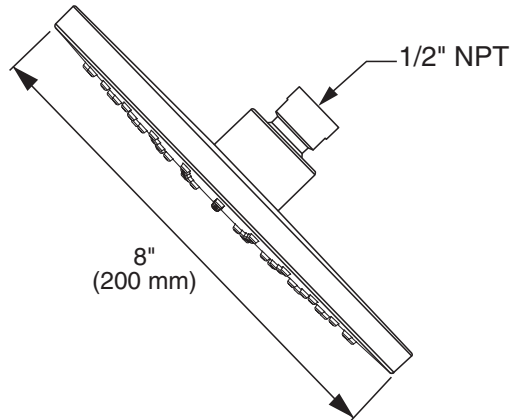

MODEL NUMBER:

□ 1660.527 Showerhead

GENERAL DESCRIPTION:

Single function showerhead. Full spray pattern. Brass ball joint. Easy clean spray nozzles. 2.5 gpm/9.5 L/min. maximum flow rate.

PRODUCT FEATURES:

Single Function: Showerhead provides drenching spray for full coverage of the user.

Easy Clean Spray Nozzles: Easily clean lime and calcium build up. Nozzles will not clog.

SUGGESTED SPECIFICATION

Showerhead shall have 1 spray pattern and brass ball joint. Fitting shall be American Standard Model # 1660.527.____.

CODES AND STANDARDS

These products meet or exceed the following codes and standards:

- ASME A112.18.1**
- CSA B125.1**

Product Number	Description	Finishes		
		Polished Chrome	PVD Brushed Nickel	Matte Black
		002	295	243
1660.527	Showerhead Only			