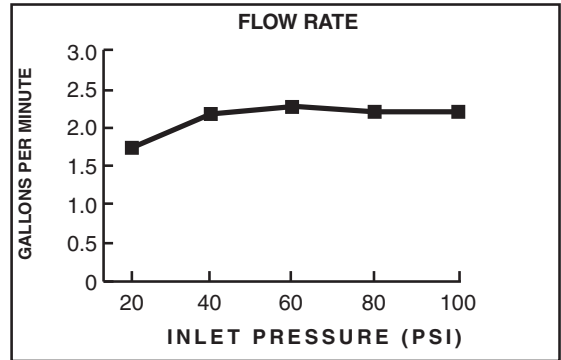

MODEL NUMBER:

□ 1660.527 Showerhead

GENERAL DESCRIPTION:

Single function showerhead. Full spray pattern. Brass ball joint. Easy clean spray nozzles. 2.5 gpm/9.5 L/min. maximum flow rate.

PRODUCT FEATURES:

Single Function: Showerhead provides drenching spray for full coverage of the user.

Easy Clean Spray Nozzles: Easily clean lime and calcium build up. Nozzles will not clog.

SUGGESTED SPECIFICATION

Showerhead shall have 1 spray pattern and brass ball joint. Fitting shall be American Standard Model # 1660.527.____.

CODES AND STANDARDS

These products meet or exceed the following codes and standards:

- ASME A112.18.1**
- CSA B125.1**

Product Number	Description	Finishes		
		Polished Chrome	PVD Brushed Nickel	Matte Black
		002	295	243
1660.527	Showerhead Only			