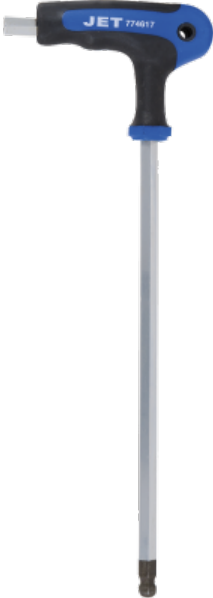

# HEX KEY - S2 STEEL - L-HANDLE - SAE - 1/4"

Product # 774615 | Model #

- Set # 775104

### TECHNICAL SPECIFICATIONS

Size 1/4"