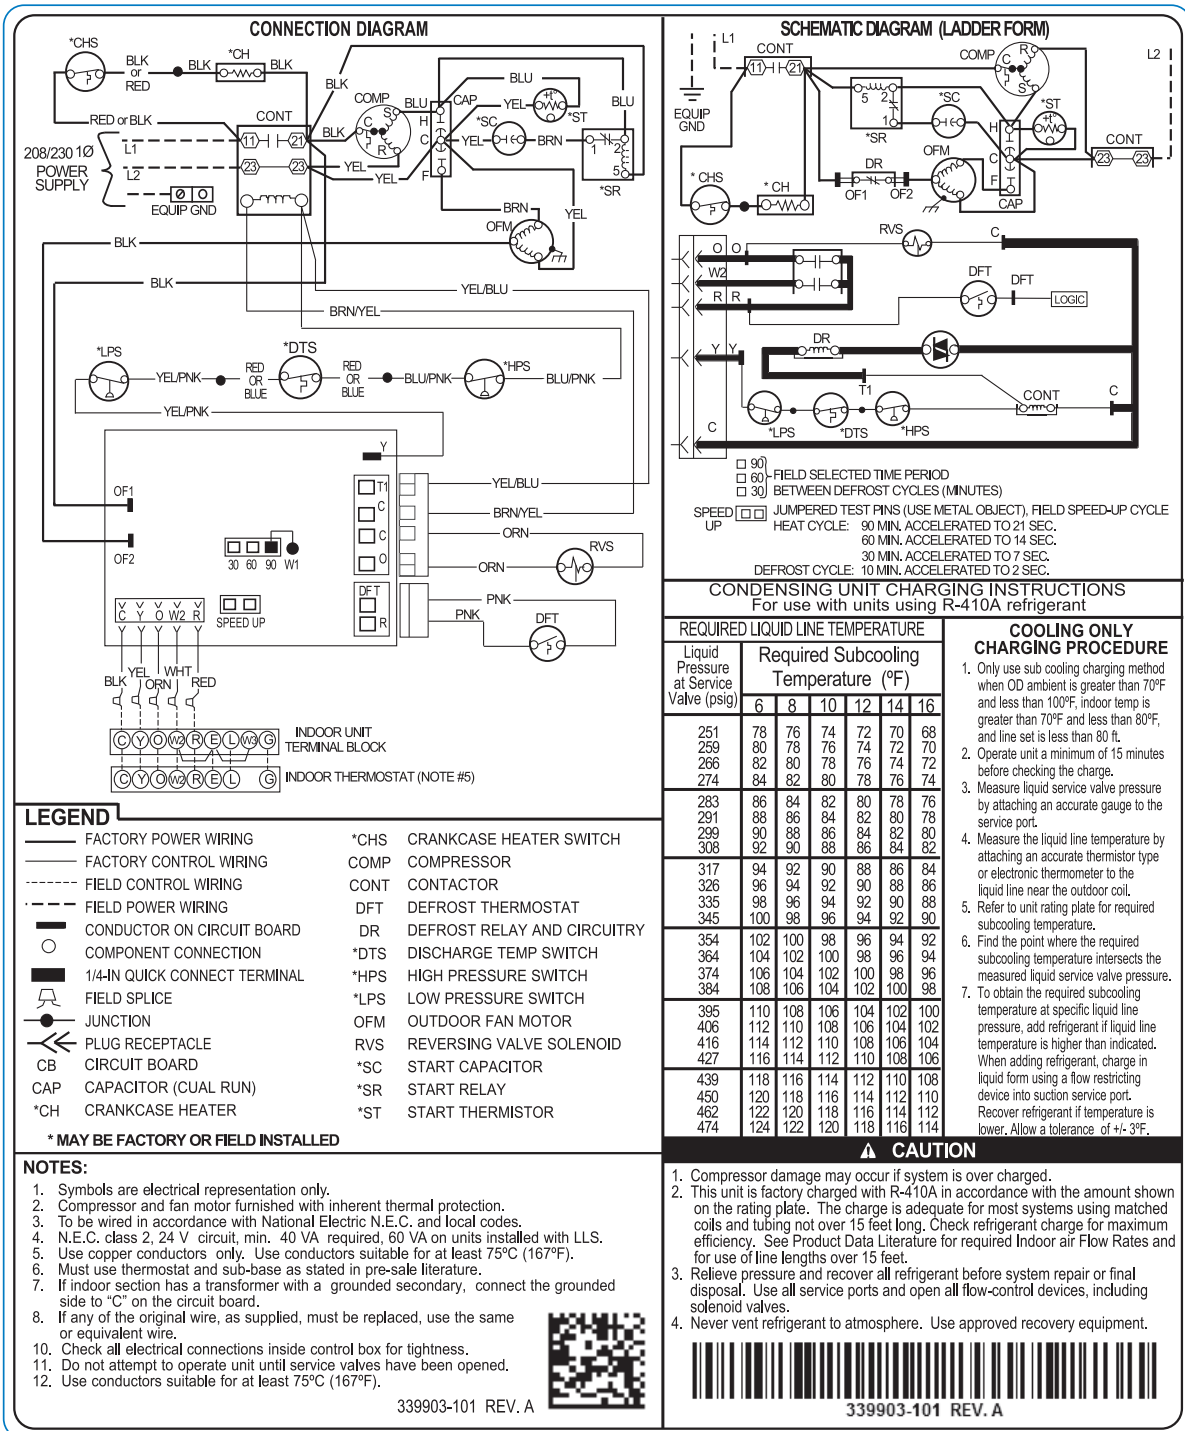

# Wiring Diagrams

Fig. 1 – Wiring Diagram — Model size 18 - 208/230-1

Fig. 2 – Wiring Diagram — Model sizes 24, 30 36, 48 - 208/230-1

**Fig. 3 – Wiring Diagram — Model sizes 42, 60 - 208/230-1**