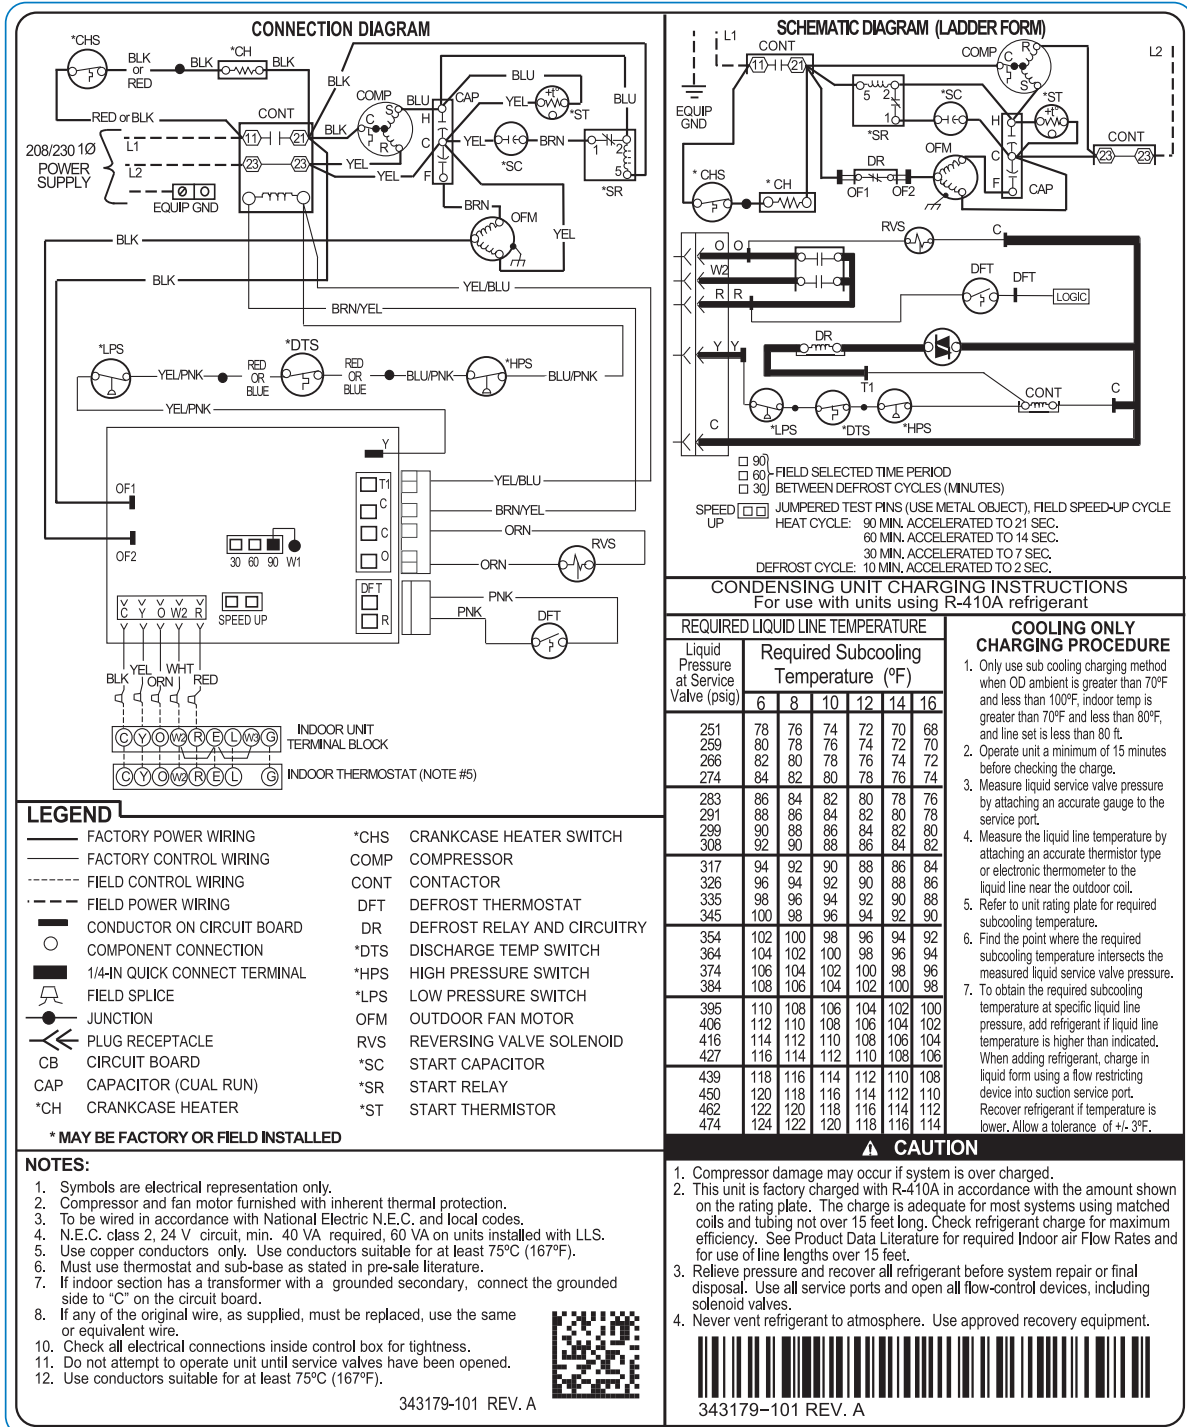

# Wiring Diagrams

Fig. 1 – Wiring Diagram — Model size 18 - 208/230-1

Fig. 2 – Wiring Diagram — Model sizes 24, 30 36, 48 - 208/230-1

**Fig. 3 – Wiring Diagram — Model sizes 42, 60 - 208/230-1**