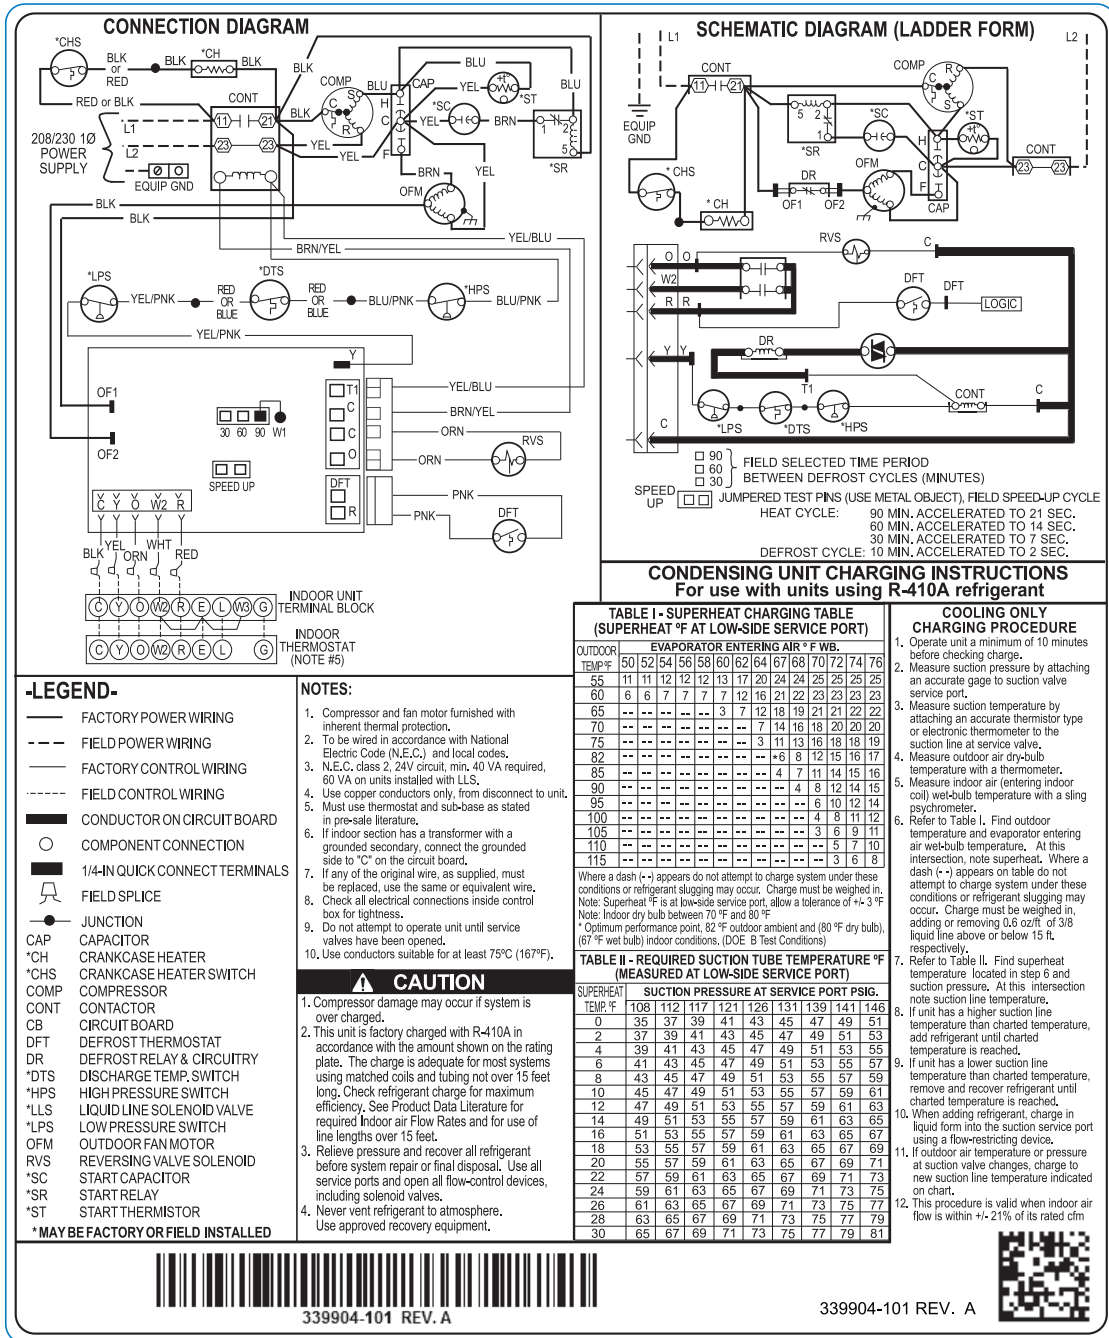

Wiring Diagram

Fig. 1 - Wiring Diagram — Model sizes 1-1/2 - 5 tons, 208/230-1